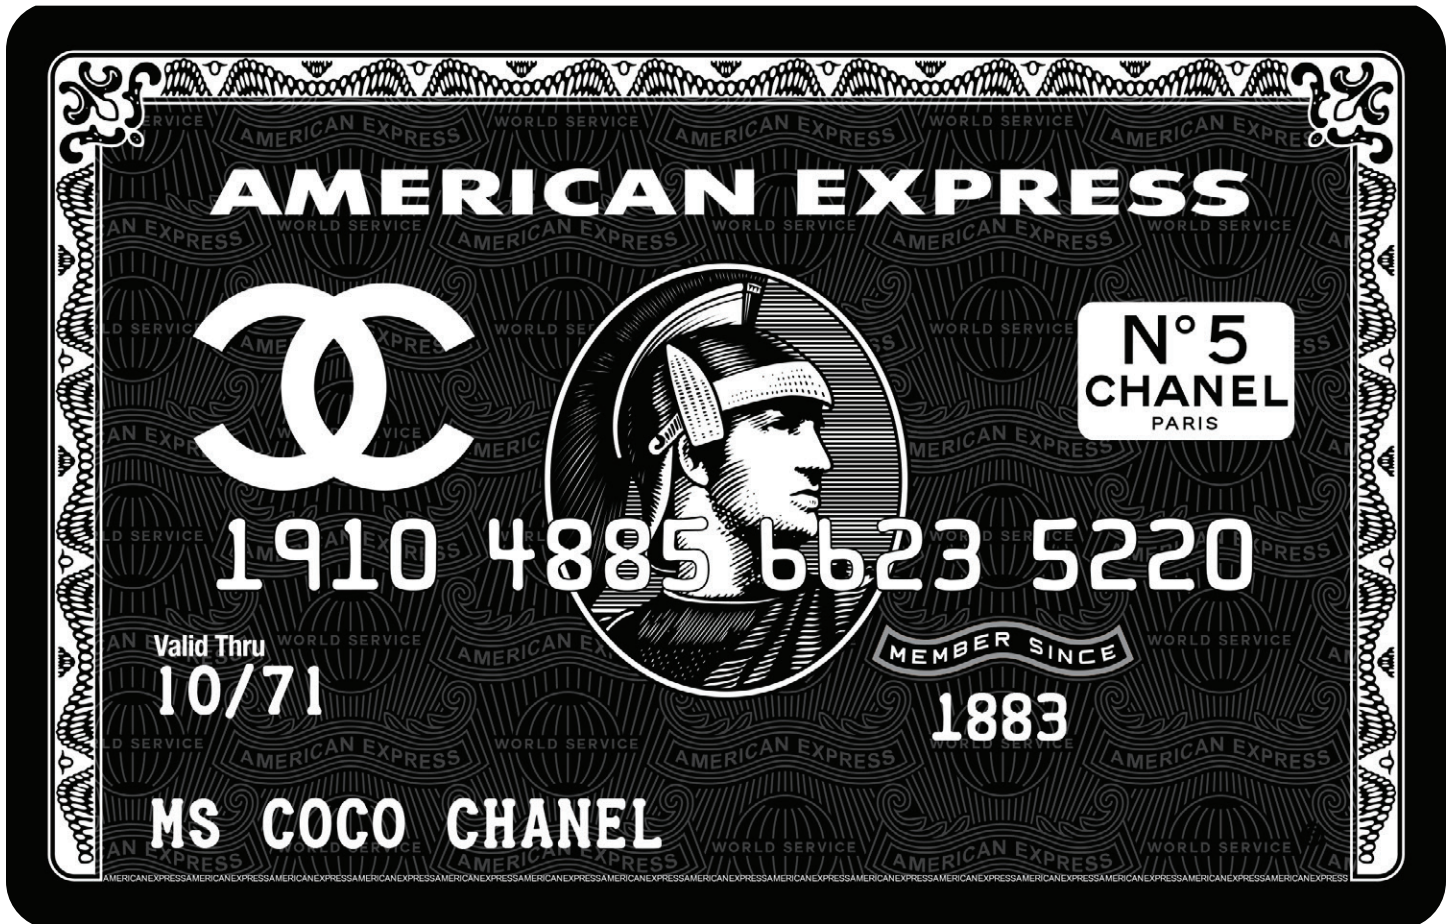

Painting on holographic aluminum composite panels and epoxy resin finish

Signature:

Hand-signed by Bisca

Certificate of authenticity included

Bentley

This unique piece of art is inspired by the most desired credit card in the world. Exclusive limited edition (10 pcs only)

Bentley 3

Bentley 2

Chanel

This unique piece of art is inspired by the most desired credit card in the world

Exclusive limited edition (10 pcs only)

Size:

23 in x 36 in

(58.42 cm x 91.44 cm)

Medium:

Mixed media painting on holographic aluminum composite panels and epoxy resin gloss finish

Signature:

Hand-signed by Bisca

Ready to hang. It hangs perfectly with clean-cut edges, no frame necessary. The aluminum spacer on the back gives the impression your art is floating parallel against the wall.