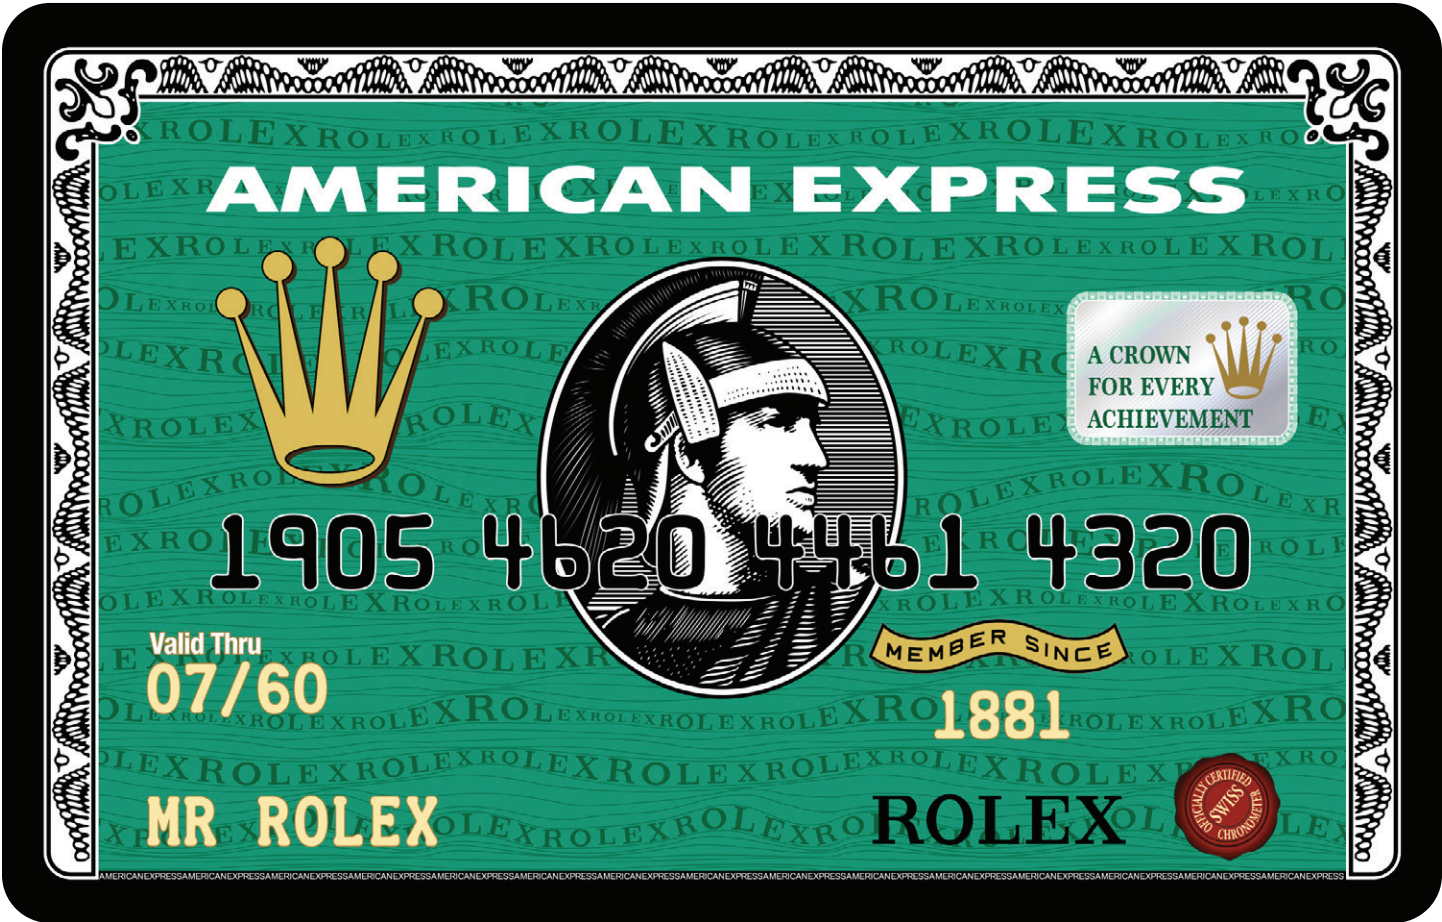

Rolex 1

Rolex Wave Gold

Rolex President

Rolex Wave Green

Rolex OP Green

Rolex Wave Light Green

Versace

This unique piece of art is inspired by the most desired credit card in the world. Exclusive limited edition (10 pcs only)
Size: 23 in x 36 in (58.42 cm x 91.44 cm)
Medium: Mixed media painting on holographic aluminum composite panels and epoxy resin gloss finish.
Signature: Hand-signed by Bisca