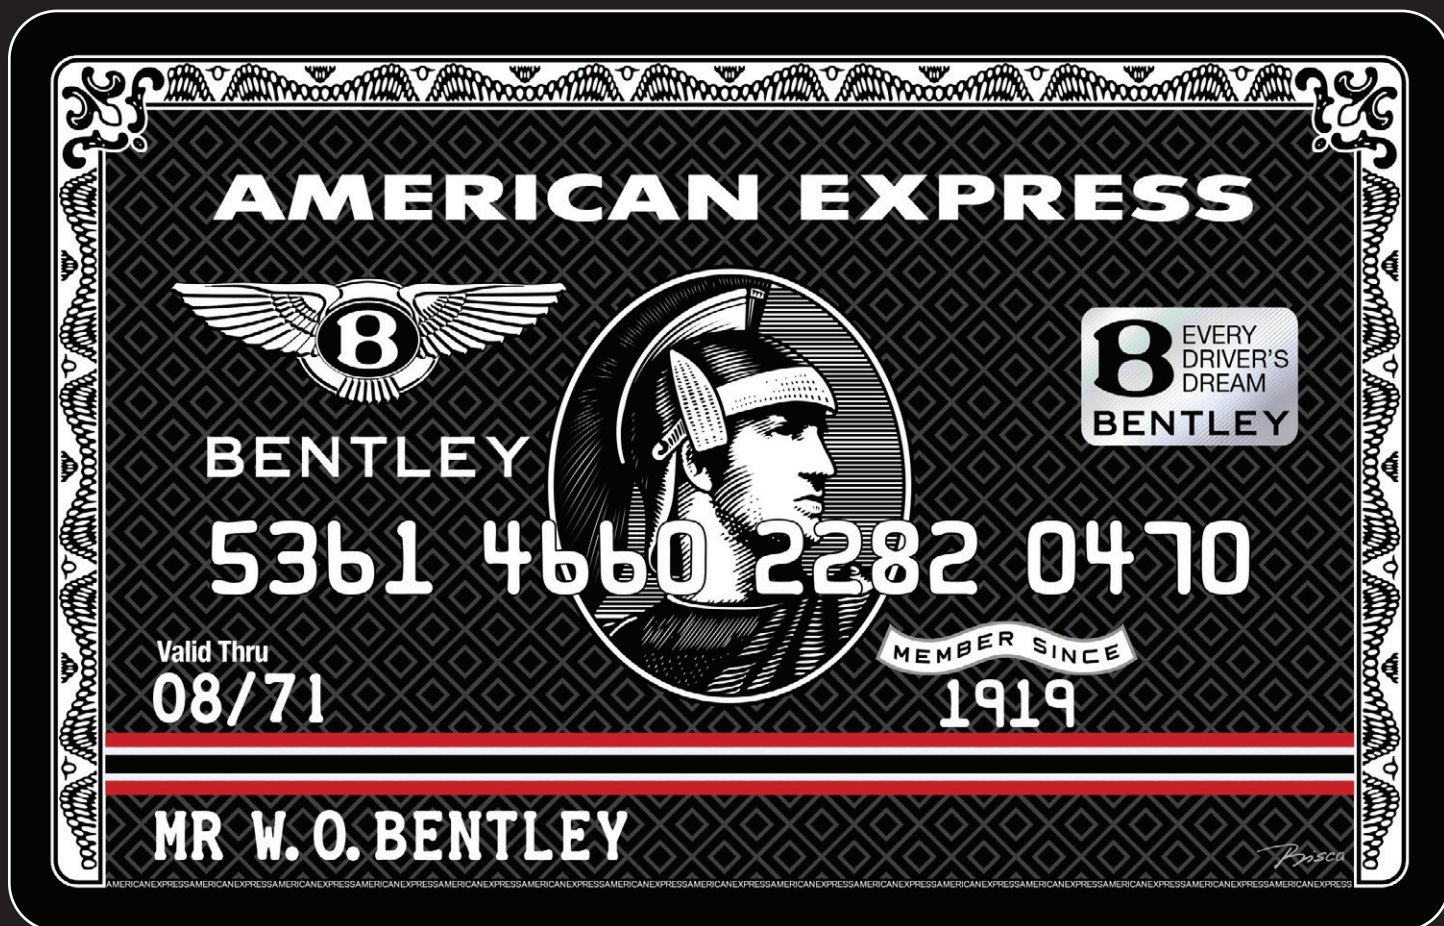

Bentley

This unique piece of art is inspired by the most desired credit card in the world. Exclusive limited edition (10 pcs only)

Size: 23 in x 36 in (58.42 cm x 91.44 cm)

Medium: Mixed media painting on holographic aluminum composite panels and epoxy resin gloss finish.

Signature: Hand-signed by Bisca

Ready to hang. It hangs perfectly with clean-cut edges, no frame necessary. The aluminum spacer on the back gives the impression your art is floating parallel against the wall.