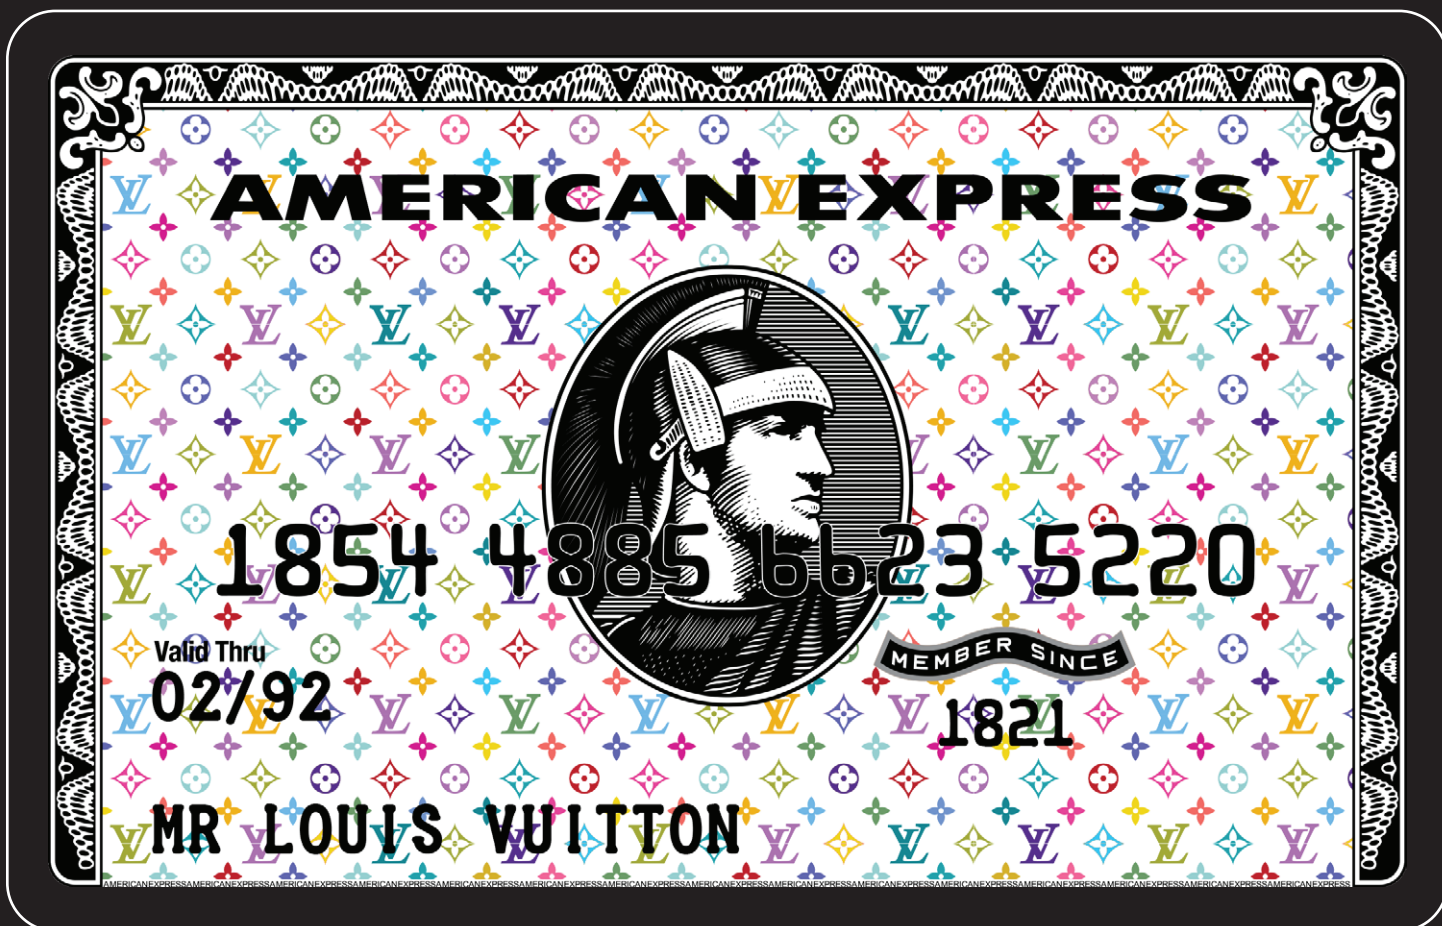

Louis Vuitton

This unique piece of art is inspired by the most desired credit card in the world. Exclusive limited edition (10 pcs only)

Size: 23 in x 36 in (58.42 cm x 91.44 cm)

Medium: Mixed media painting on holographic aluminum composite panels and epoxy resin gloss finish.

Signature: Hand-signed by Bisca

Ready to hang. It hangs perfectly with clean-cut edges, no frame necessary. The aluminum spacer on the back gives the impression your art is floating parallel against the wall.